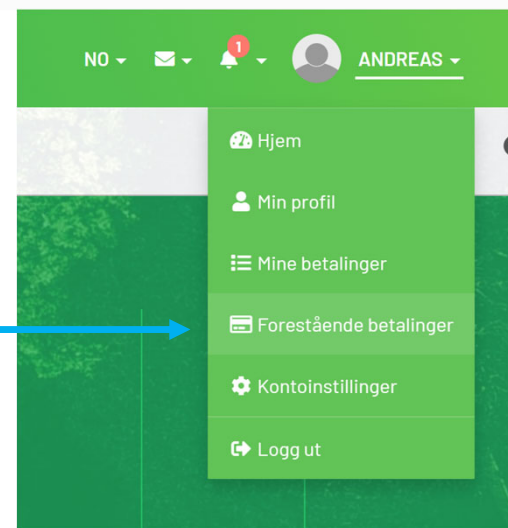

GUIDE TIL FORNYELSE AV MEDLEMSKAP

Logg inn på riktig MATCHi-konto.

1. Åpne menyen med ditt navn
2. Velg "forestående betalinger"
3. Velg ett av alternativene.

Bruk Facebook for å enkelt fylle ut din profil [KOBLE TIL FACEBOOK](#)

Forestående betalinger

On this page, you see articles you have not paid for yet. It could be bookings made over the phone, a renewed membership or anything else.

Beskrivelse
Medlemskap Nordstrand Tennisklubb Senior

- Fullfør betaling
- Pay for membership
- Rediger medlemskapet og betal
- Request family membership