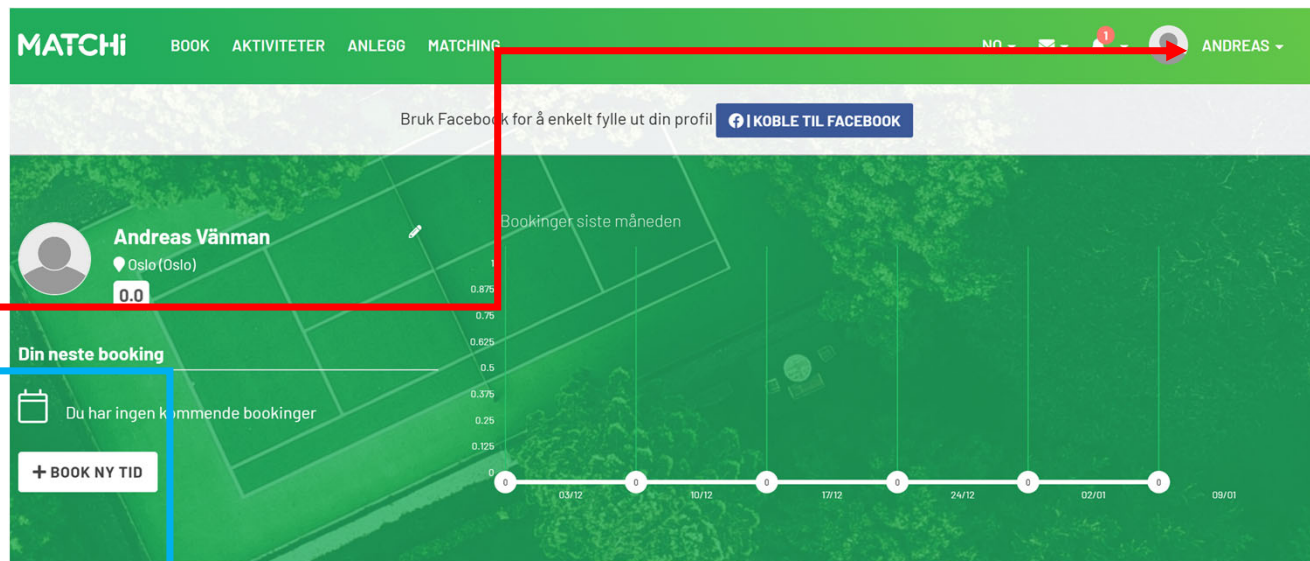

GUIDE TIL FORNYELSE AV MEDLEMSKAP

Logg inn på riktig MATCHi-konto.

1. Åpne menyen med ditt navn
2. Velg "forestående betalinger"
3. Velg ett av alternativene.

Bruk Facebook for å enkelt fylle ut din profil [KOBLE TIL FACEBOOK](#)

Forestående betalinger

On this page, you see articles you have not paid for yet. It could be bookings made over the phone, a renewed membership or anything else.

Beskrivelse
Medlemskap Nordstrand Tennisklubb Senior

- Fullfør betaling
- Pay for membership
- Rediger medlemskapet og betal
- Request family membership