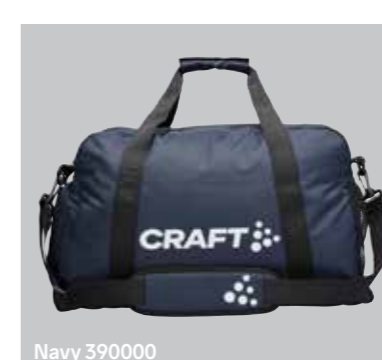

## CORE Dry Shaftless Sock 3-Pack

Unisex 1910639 / 34/36, 37/39, 40/42,  
43/45, 46/48

Veil.pris: 299,-

Navy 390000

## Ability Practice Backpack 24 L

Unisex 1916005 / 24 L

Veil.pris: 349,-

Navy 390000